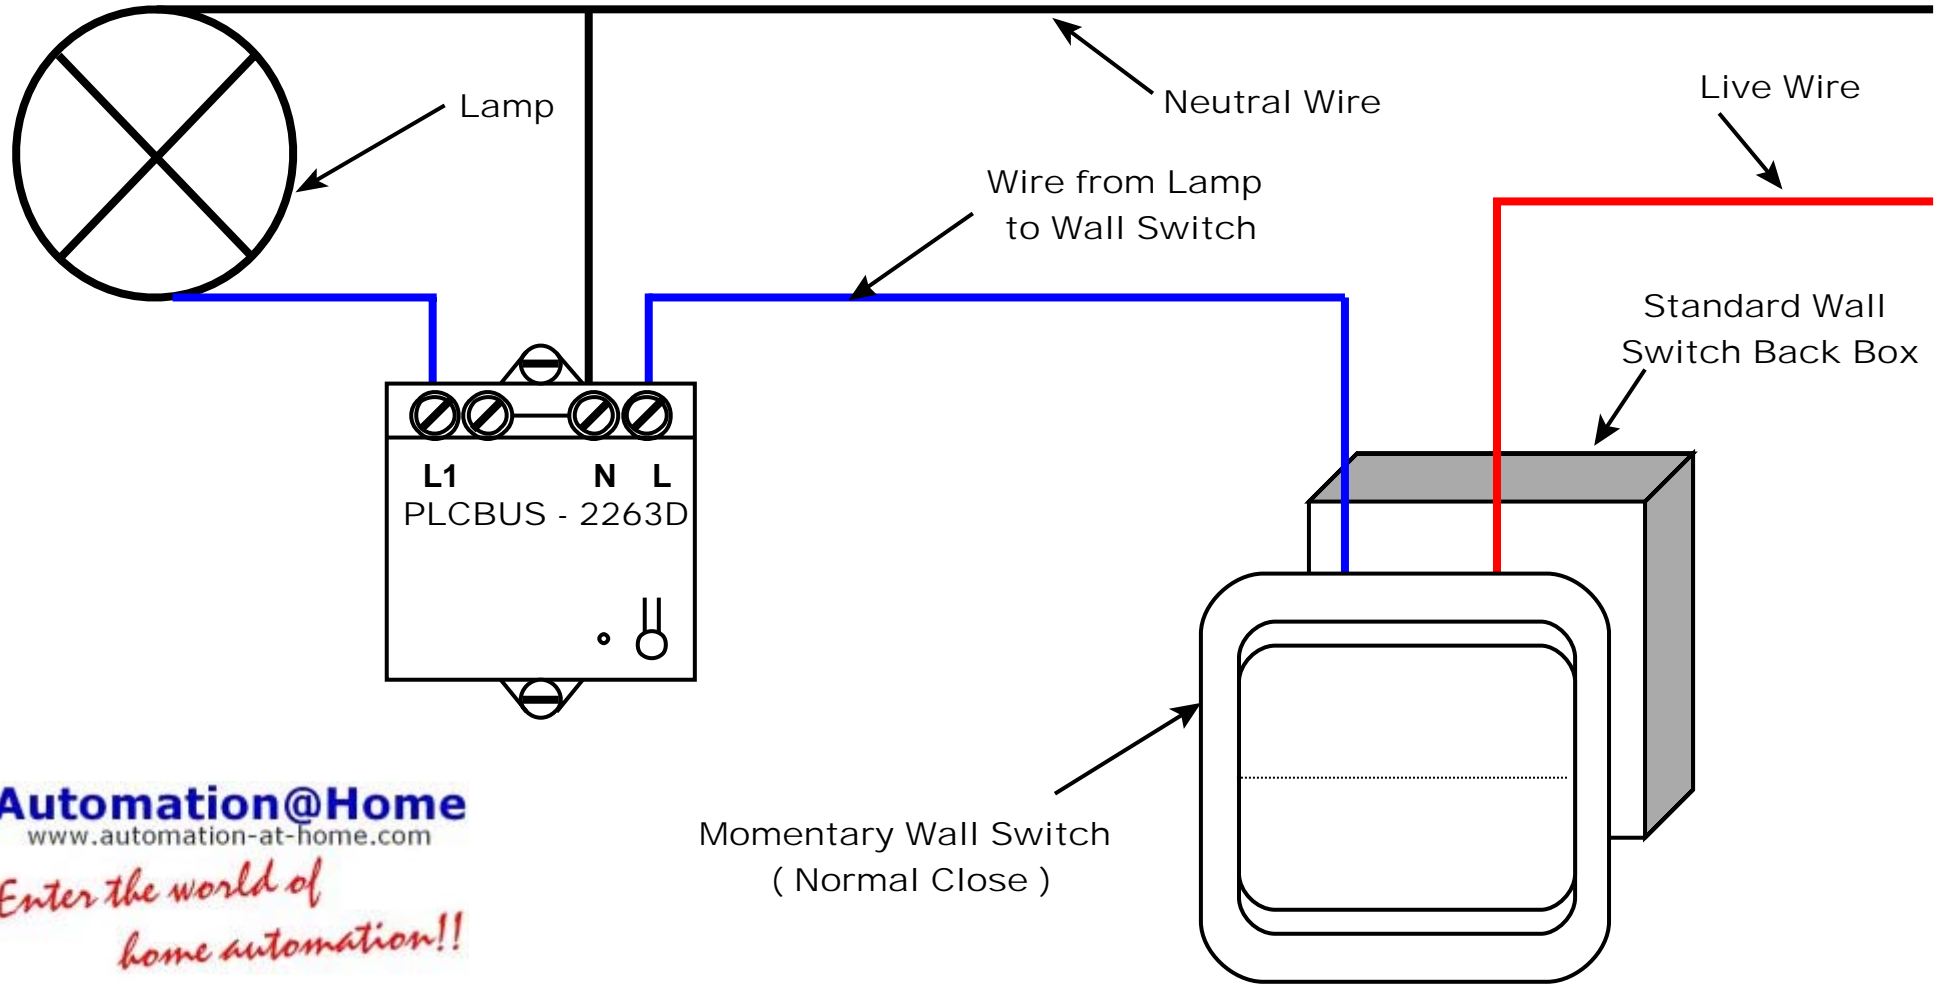

# PLCBUS-2263D One Load Dimmer Micro Module Wiring Diagram

- 2 Wire Wiring ( Micro Module hide in the ceiling )

03/05/2007

**Automation@Home**  
www.automation-at-home.com

*Enter the world of  
home automation!!*